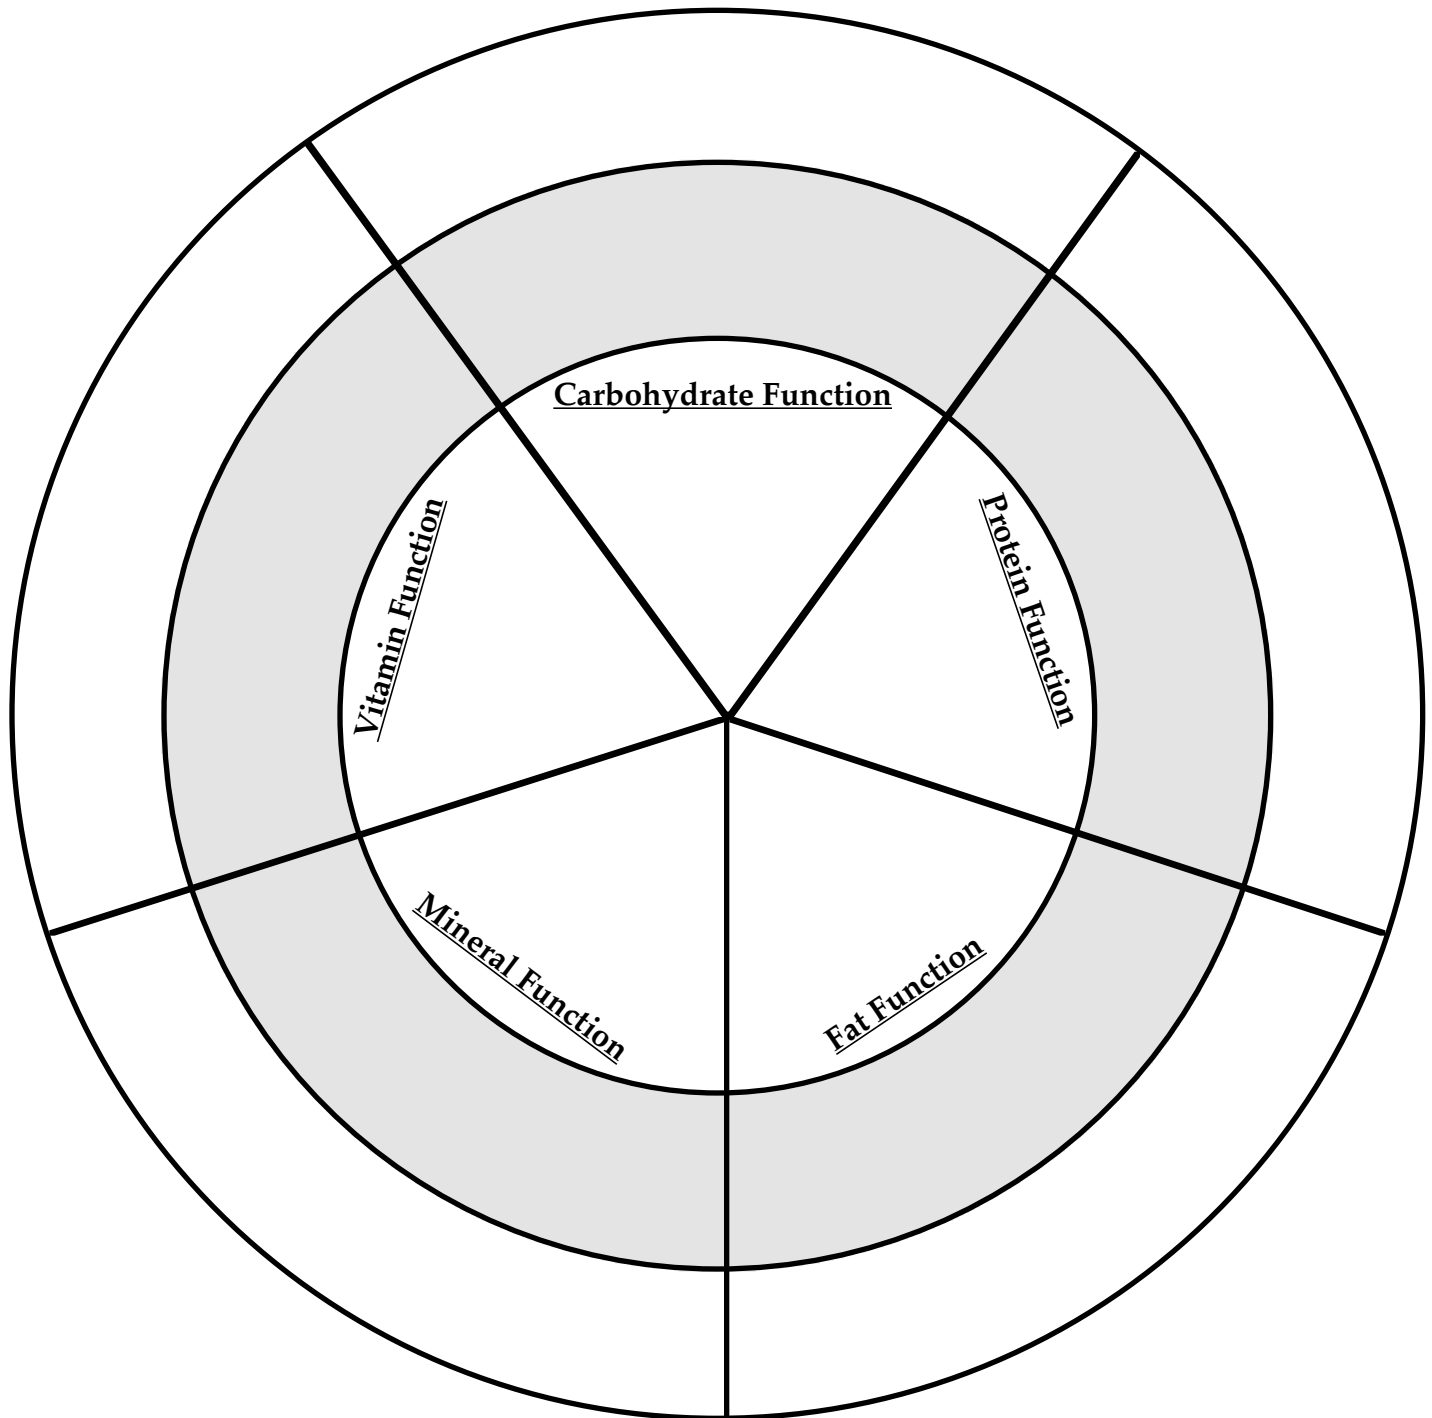

Food Nutrient Wheel

Shaded area = Food Examples from the Canada Food Guide related to the inner circle function

Outer area = Food Examples from a Secondary Food Guide related to the inner circle function. (i.e. Native Food Guide)